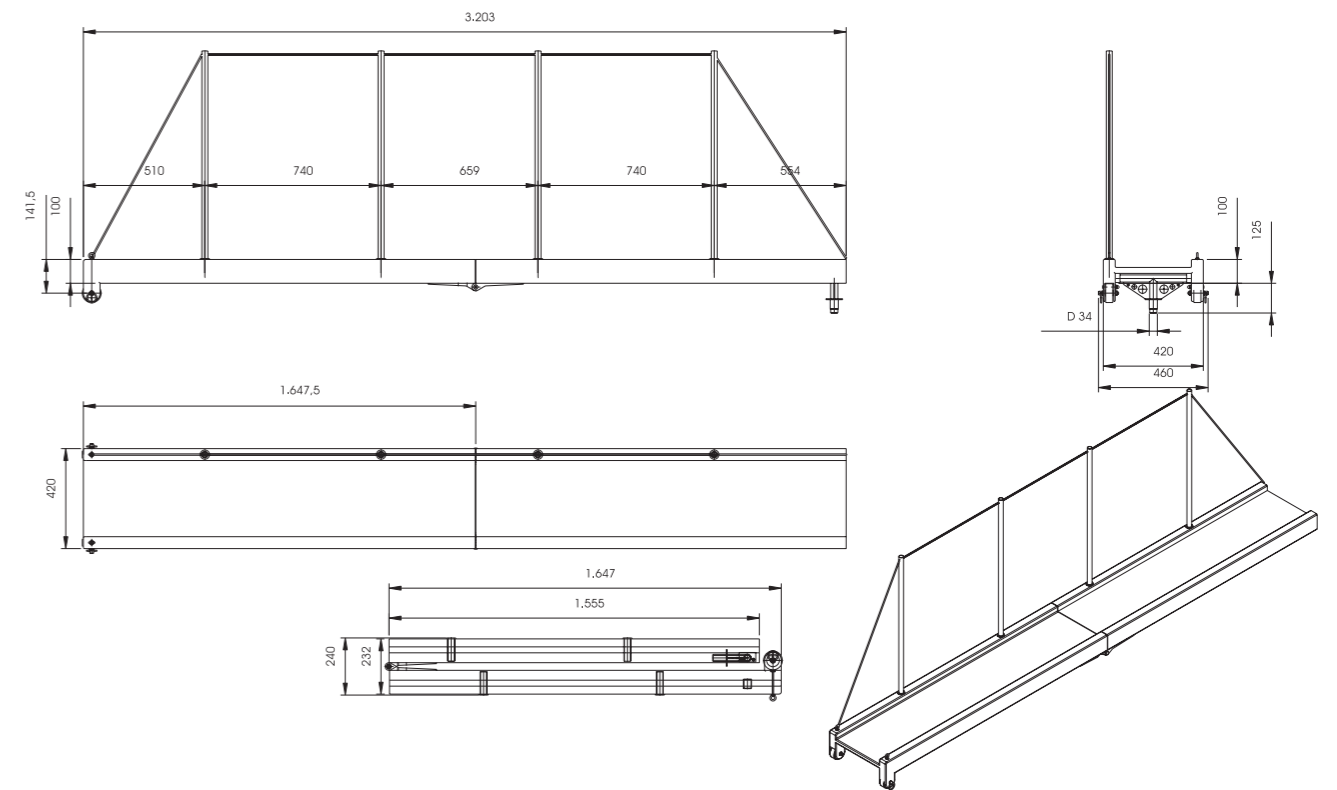

multiplex boarding systems

the multiflap

Your boatname with stripes

Let the gangway and boat form a unified whole: with your boatname on both sides of the gangway they obviously belong together! Colour and style of the letters can be chosen.

Handrail

An optional handrail has 4 carbon stanchions and a 6mm life line on the portside.

Customized

It's no problem at all to build a customized multiflap with other dimensions. Please do not hesitate to contact us.

Boardfitting

Boardfitting with a standard diameter of 34 mm incl. plastic sleeve, depth 60 mm.

Teakcovering

A carbon fibre gangway completely covered with 3-4mm teak veneer varnished 13 times with AWL-Grip-Clear varnish adds a jewel to your yacht.