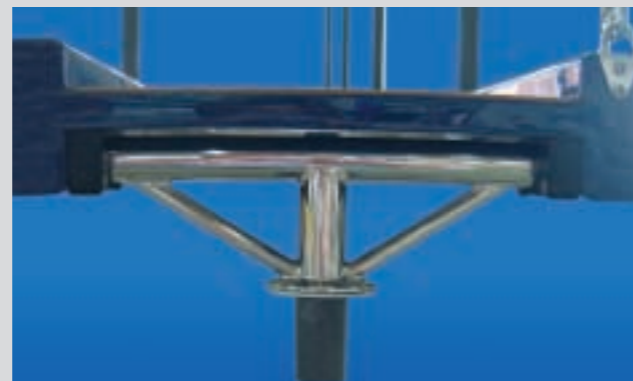

Handrail

An optional handrail has 4 carbon stanchions and a 6mm life line on the portside.

Customized

It's no problem at all to build a customized multiflap with other dimensions. Please do not hesitate to contact us.

Tubelight

Bridging the transom and the pier at night might be difficult without a light. The strip floor lighting at both sides is a simple and very exclusive eye catcher. Available in 12 V or 24 V this tubelight makes going ashore much easier.

Boardfitting

Boardfitting with a standard diameter of 34 mm incl. plastic sleeve, depth 60 mm.

Teakcovering

A carbon fibre gangway completely covered with 3-4mm teak veneer varnished 13 times with AWL-Grip-Clear varnish adds a jewel to your yacht.