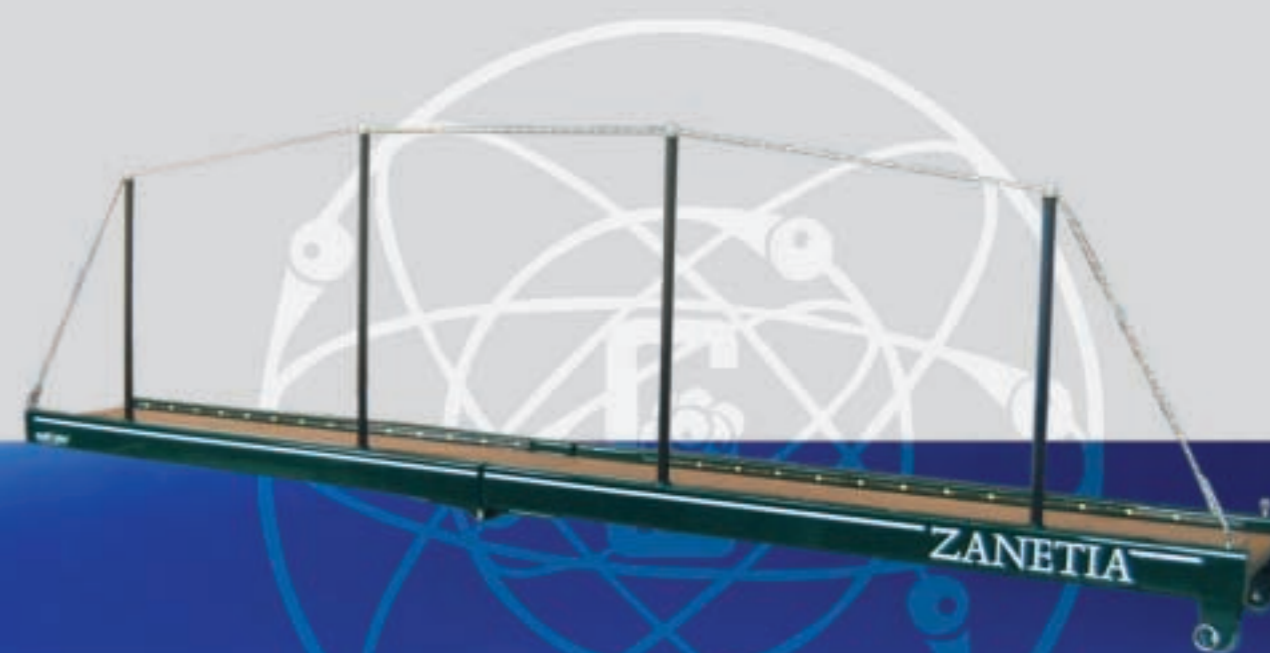

the multiflap